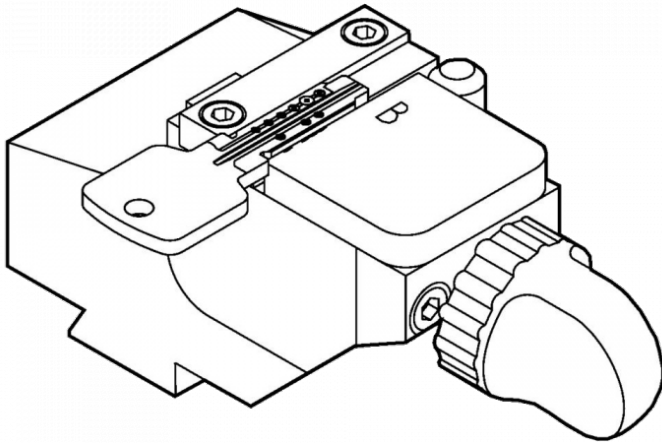

SILCA 720980ZB Triax-e-Code R240 Jaw For CISA Astral

Description

Special clamp for Cisa Astral keys to suit Triax-e-code & Triax-Quattro machines

Features

- High quality Silca product
- Suits Triax e-code and Triax Quattro key machines
- R240 Jaw for Cisa Astral