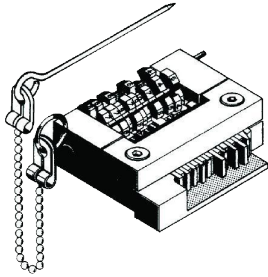

## Description

---

Special adaptor for Vauxhall/Opel type keys to suit Silca Club machine