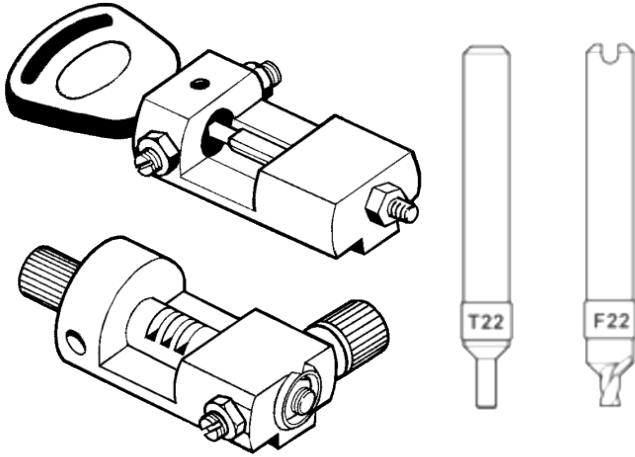

SILCA 705485ZB Club Tibbe Adaptor

Description

Accessory for Silca Painter

Features

Product Table