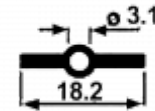

SILCA 5ME1 Double Bit Pipe Safe Blank

Description

The Silca 5ME1 is a brass 11 gauge universal double bitted pipe safe blank with a bit to bow measurement of 25mm, a bit size of 12.8mm x 18.5mm, a key length of 56mm (2.205 inches), a key length of 56mm (2.205 inches) and a stem diameter of 5mm (0.197 inches).

Double Bitted Key

Features

- Bit To Bow Length - 25mm
- Stem diameter (B): 5.000mm (0.197in)
- Material: Brass
- Key length (A): 56.000mm (2.205in)
- Bit Size - 12.8mm x 18.5mm
- 11 Gauge Key Blank

Product Table