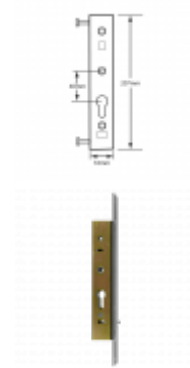

SCHLEGEL BHD 2 Point Euro Patio Lock

Description

Schlegel BHD 2 Point Patio Lock with Euro Profile cut out. Available in a 18.5mm backset which can be widened to 22.5mm, 25mm and 27mm using the supplied black spacers.

15.5mm Backset

18.5mm Backset

22.5mm Backset

25mm Backset

27.5mm Backset

40mm Centres

Features

- 2 Mushroom Pins
- 40mm Centres

Product Table

L1852

18.5mm (or 22.5mm, 25mm & 27.5mm using spacers)