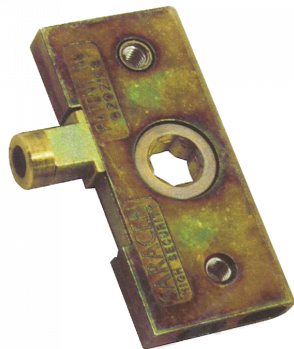

ERA Saracen Roller Latch Window Gearbox

Description

The Saracen Roller Latch Window Gearbox from Era is ideal for replacing a damaged gearbox without needing to replace the whole locking mechanism.

20mm Backset

Features

- Fits into the euro groove
- Threaded type

Product Table

L18603

11.5mm Bolt Shoot

L18605

14.5mm Bolt Shoot