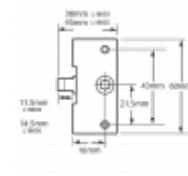

ERA Saracen Roller Latch Window Gearbox

Description

The Saracen Roller Latch Window Gearbox from Era is ideal for replacing a damaged gearbox without needing to replace the whole locking mechanism.

20mm Backset

Features

- Fits into the euro groove
- Threaded type

Product Table

L18603

11.5mm Bolt Shoot

L18605

14.5mm Bolt Shoot