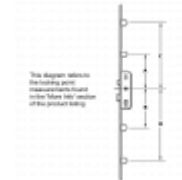

ROTO H600 3RDL2201 Latch & Deadbolt Single Spindle - 2 Hook 2 (V Cam) Mushrooms

Description

The H600 3RDL2201 is a full multipoint lock unit by Roto with a single spindle, 2 Hooks and 2 V Cams / Mushrooms. The unit can be locked by using the lift lever to engage the locking mechanisms after which a full turn of the cylinder locks it up. One full turn of the key followed a push down on the lever unlock the unit.

35mm Backset

92mm Centres

Features

- 2 Hook & 2 V Cams / Mushrooms
- Euro profile lock case
- 16mm Faceplate
- 35mm Backset
- 92mm Centres
- Single spindle
- A - Lift lever to engage locking mechanisms and then one full turn of the cylinder to lock. One full turn of the key then push down on the lever to unlock

Product Table

L23937

35/92 - 2 Hooks 2 (V Cams) Mushrooms