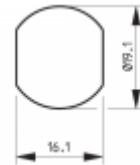

# RONIS C4S Combination Cam Lock With Key Override

## Description

RONIS C4S Combination Operated Nut Fixed Cam Lock has a 19.5mm body length, a 4 wheel combination giving 10,000 possible combinations and is suitable for installation in dry applications. It has an in-built key override, a 40mm straight cam and is patent protected. The code change is very easy and the edge of the dial is shaped to allow easy grip even with wet hands.

## Features

- Override key not supplied - Available to order separately
- 10,000 Key Combinations
- 4 Wheel Combination
- Round Face
- Nut Fixing
- 19.5mm Body Length