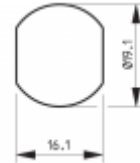

# RONIS C4 Combination Cam Lock With Key Override

## Description

RONIS C4 Combination Operated Nut Fixed Cam Lock has a 30mm body length, a 4 wheel combination giving 10,000 possible combinations and is suitable for installation in dry applications. It has an in-built key override, the cam has an 8.5mm crank and is patent protected. The code change is very easy and the edge of the dial is shaped to allow easy grip even with wet hands.

## Features

- Override key sold separately
- 10,000 Key Combinations
- 4 Wheel Combination
- Round Face
- Nut Fixing
- 30mm Body Length