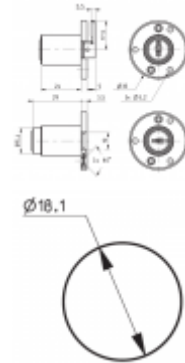

RONIS 18710 Round Furniture Push Lock

Description

RONIS 18710 Round Push Lock is supplied under the SM Master Key Series in a Bright Nickel Finish. It is has 3 x 3.2mm screw fixing holes, is suitable for use on furniture up to 24mm thick and is supplied with 2 keys. Push the button to lock the unit and then the key operates the cylinder 90° clockwise to unlock which can be removed in both the locked and unlocked positions.

Supplied With 2
Keys

Cylinder Key

Master Keyed

Features

- 200 Key Combinations
- SM Key Series
- Round Face
- Screw Fixed (1 location)
- 24mm Body Length

Product Table

L26852
24mm CP