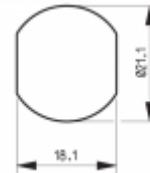

RONIS 14800 Round Furniture Push Pin Lock

Description

RONIS 14800 Round Push Pin Lock is supplied under the SM Master Key Series in a Bright Nickel Finish. It is nut fixed and is suitable for use on furniture up to 20mm thick and is supplied with 2 keys. Push the button to lock the unit and then the key operates the cylinder 90° clockwise to unlock which can only be removed in only the locked position.

Supplied With 2 Keys

Cylinder Key

Keyed Alike

Master Keyed

Features

- 200 Key Combinations
- SM Key Series
- Round Face
- Nut Fixing
- 22.5mm Body Length

Product Table
