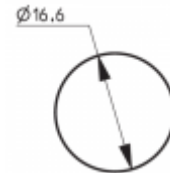

## Description

RONIS 72300 Round Pedestal Lock is supplied under the SM Master Key Series in a Bright Nickel Finish. It has 1 screw fixing hole, is suitable for use on furniture up to 19mm thick and is supplied with 2 keys. The key operates the cylinder 180° and can be removed in both the locked and unlocked positions.

## Features

- 200 Key Combinations
- Keyed to Differ or Keyed Alike under SM master key series
- Round Face
- Screw Fixed (1 location)
- 19.25mm Body Length