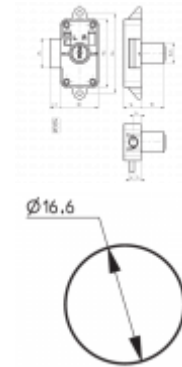

RONIS 32900 Flange Fix Drawer Furniture Lock

Description

RONIS 32900 Round Drawer Lock is supplied under the SM Master Key Series in a Bright Nickel Finish. It has 2 fixing holes for a secure fit, is suitable for use on drawers up to 19mm thick, is supplied with 2 keys and has a 9mm bolt throw. The key operates the cylinder 90° clockwise to unlock and can be removed in both the locked and unlocked positions.

Supplied With 2 Keys

Cylinder Key

Master Keyed

Reversible Handing

Features

- 200 Key Combinations
- SM Key Series
- Round Face
- Screw Fixing (2 location)
- 19mm Body Length

Product Table

L26848
19mm CP