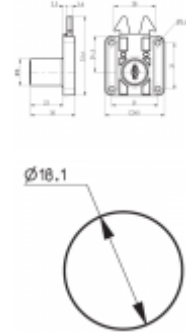

RONIS 6900 Square Claw Drawer Furniture Lock

Description

RONIS 6900 Square Claw Drawer Lock is supplied under the SM Master Key Series in a Bright Nickel Finish. It has 4 x 3.6mm fixing holes for a secure fit, is suitable for use on drawers up to 22mm thick and is supplied with 2 keys. The key operates the cylinder 45° anticlockwise to unlock and can be removed in the 12 o'clock position.

Supplied With 2
Keys

Cylinder Key

Master Keyed

Features

- 200 Key Combinations
- SM Key Series
- Square Face
- Screw Fixing (4 location)
- 22mm Body Length

Product Table

L26846

22mm NP MK (SM Series)