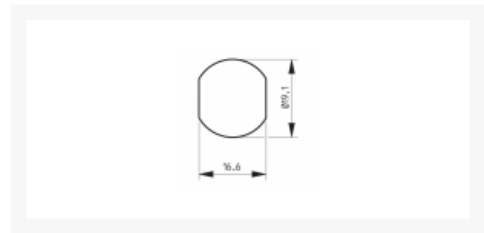

RONIS 22520 19.5mm Nut Fix Latchlock To Suit 7.6mm Padlock

Description

RONIS 22520 Padlockable 19.5mm Camlock is supplied in a Bright Nickel Finish and takes padlocks with shackles up to 7.6mm in diameter.

Features

- Nut Fixing
- 19.5mm Body Length
- Round Face
- Accepts padlock shackles up to 7.6mm

Product Table

	L26819 19.5mm
---	-------------------------