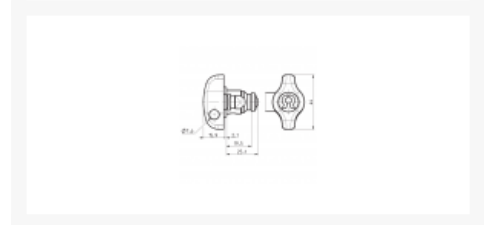

RONIS 22520 19.5mm Nut Fix Latchlock To Suit 7.6mm Padlock

Description

RONIS 22520 Padlockable 19.5mm Camlock is supplied in a Bright Nickel Finish and takes padlocks with shackles up to 7.6mm in diameter.

Features

- Nut Fixing
- 19.5mm Body Length
- Round Face
- Accepts padlock shackles up to 7.6mm

Product Table

	L26819 19.5mm
---	-------------------------