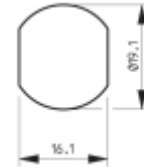

RONIS 22510 19.5mm Nut Fix Latchlock To Suit 7.6mm Padlock

Description

RONIS 22510 Padlockable 19.5mm Camlock is supplied in a Bright Nickel Finish and takes padlocks with shackles up to 7.6mm in diameter.

Features

- Accepts padlock shackles up to 7.6mm
- Round Face
- Nut Fixing
- 19.5mm Body Length

Product Table

L26818
19.5mm