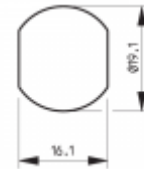

# DOM 225081 19.5mm Nut Fix Master Keyed Camlock

## Description

DOM 225-08-1 19.5mm Pin Tumbler Lock is supplied under the 22 Master Key Series in a Bright Nickel Finish.

Supplied With 2  
Keys

Cylinder Key

Master Keyed

## Features

- 200 Key Combinations
- 22 Key Series
- Round Face
- Nut Fixing
- 19.5mm Body Length

## Product Table

**L26816**  
19.5mm MK (22 Series)