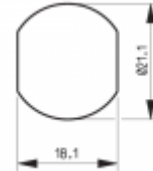

# DOM 22501B1 19.5mm Nut Fix Master Keyed Camlock

## Description

DOM 225-01B-1 19.5mm Pin Tumbler Lock is supplied under the 22 Master Key Series in a Bright Nickel Finish.

Supplied With 2 Keys

Cylinder Key

Master Keyed

## Features

- 200 Key Combinations
- 22 Key Series
- Round Face
- Nut Fixing
- 19.5mm Body Length

## Product Table

**L26817**  
19.5mm MK (22 Series)