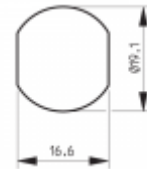

RONIS 12900 Snap Fix Master Keyed Camlock

Description

RONIS 12900 Wafer Snap-In Camlock is supplied under the CC Master Key Series and the lock in a Bright Chrome Finish.

Supplied With 2 Keys

Cylinder Key

Master Keyed

Features

- 2,000 Key Combinations
- CC Key Series
- Square Face
- Snap-In Clip
- 19.5mm Body Length

Product Table

L26814
19.5mm MK (CC Series)