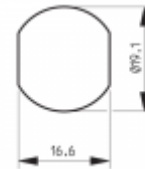

RONIS 14200 Nut Fix Master Keyed Camlock

Description

RONIS 14200 Wafer Camlock is supplied under the CC Master Key Series in a Bright Chrome Finish.

Supplied With 2 Keys

Cylinder Key

Master Keyed

Features

- 2,000 Key Combinations
- CC Key Series
- Round Face
- Nut Fixing
- 19.5mm Body Length

Product Table

L26813
19.5mm MK (CC Series)