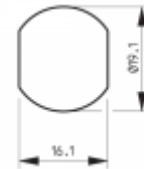

## Description

RONIS 25300 Wafer Camlock is supplied under the CC Master Key Series in a Bright Chrome Finish.

Supplied With 2 Keys

Cylinder Key

Master Keyed

## Features

- 2,000 Key Combinations
- CC Key Series
- Round Face
- Nut Fixing
- 19.5mm Body Length

## Product Table

**L26810**  
19.5mm MK (CC Series)