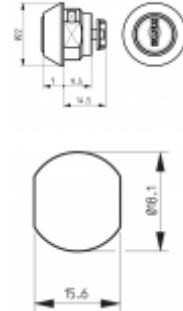

# RONIS 8800 Nut Fix Master Keyed Mini Camlock

## Description

RONIS 8800 Wafer Camlock is supplied under the SM Master Key Series in a Bright Chrome Finish.

Supplied With 2 Keys

Cylinder Key

Master Keyed

## Features

- 200 Key Combinations
- SM Key Series
- Round Face
- Nut Fixing
- 8.5mm Body Length

## Product Table

**L26808**  
8.5mm MK (SM Series)