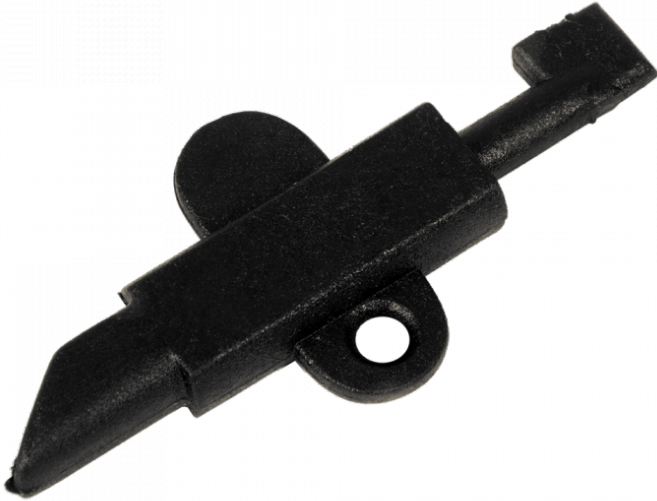

ASEC Call Point Reset Key

Description

This ASEC Reset Key is made to suit dual unit and call point emergency door release products. Sold as a pack of 10, this product is an essential addition to any purchase of ASEC call points.

Features

- To suit ASEC Resettable Emergency Door Release / Call Point
- To suit AS11409 and AS11410
- Pack of 10
- Reset your call point

Product Table

AS11411

Pack of 10 To Suit AS11409 and AS11410