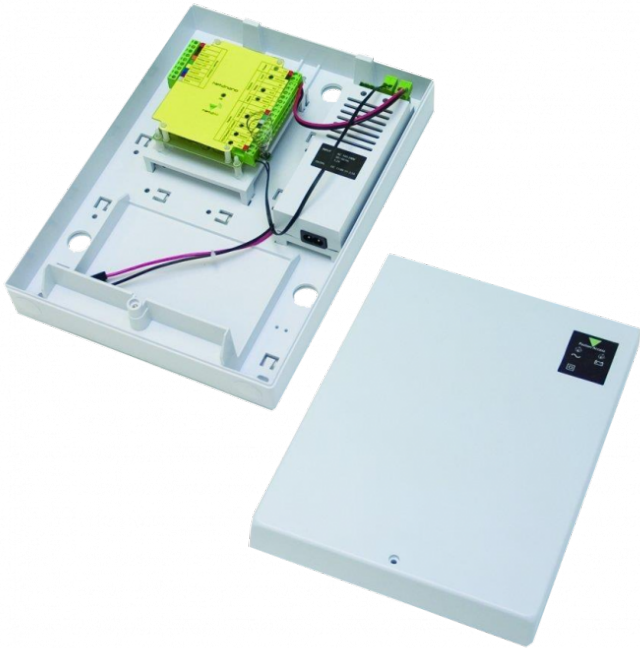

PAXTON Net2 Nano Control Unit With 2A Power Supply

Description

Net2 is a networked access control system, a networked system gives the advantages of central control, event reporting and flexible control over users' access. Each control unit is part of a network but can run independently making its own decisions and remembering events. This controller is supplied in a box complete with a 2 amp power supply.

Features

- Tamper input
- Add Net2 Nano control unit to existing Net2 installations
- Colour coded wiring labels
- Diagnostic LED's
- No wiring needed between control unit and PC
- Uses wireless technology