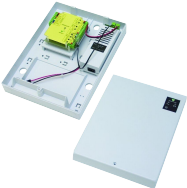

Product Table

L15748
654-772 - Plastic Housing