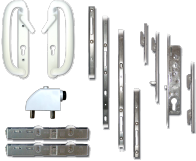

Description

This Mila fearless complete patio lock door kit is an ideal replacement for discontinued units.

20mm Backset

92mm Centres

Features

- NB - Additional work may be required when retro fitting
- Complete patio kit, ideal for replacement of old discontinued units
- Kit comprises of lock, full length strike, handles, rollers & end stop
- A complete patio kit ideal for replacement of old discontinued units (some additional work may be required)

Product Table

L18585
Gold

L18584
White