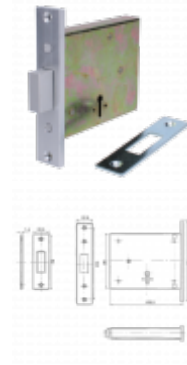

WALSALL LOCKS FB 2 Lever Deadlock

Description

These Walsall Locks 2 lever deadlocks are keyed alike to existing fire brigade key differs to allow emergency access.

2 Lever Mechanism

Keyed Alike

Features

- Supplied complete with flat strike plate & 2 escutcheons

Product Table

8053
108mm KA FB1

8054
108mm KA FB2