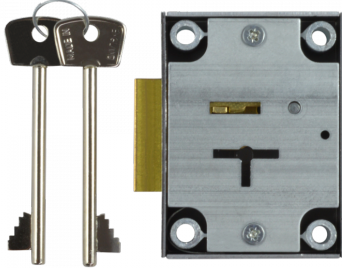

L&F 2802 Safe Lock

Description

7 Lever safe lock from Lowe & Fletcher with reinforced fixing hole spacers and anti-pick levers.

7 Lever Mechanism

Call For Key Cutting Services

Call For Workshop Services

Features

- Body length: 5.4mm
- Head dimensions (W x H x D): 60.3 x 81 x 16.5mm
- 1600 Locking combinations
- 57 Key series
- Deadbolt is locked or unlocked by key from one side only

Product Table

L3337

ZP 7 Lever Dead Bolt

L9966

ZP 7 Lever Slam Lock