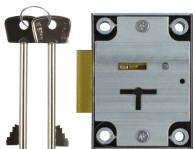

L&F 2802 Safe Lock

Description

7 Lever safe lock from Lowe & Fletcher with reinforced fixing hole spacers and anti-pick levers.

7 Lever Mechanism

Call For Key Cutting Services

Call For Workshop Services

Features

- Body length: 5.4mm
- Head dimensions (W x H x D): 60.3 x 81 x 16.5mm
- 1600 Locking combinations
- 57 Key series
- Deadbolt is locked or unlocked by key from one side only

Product Table

L3337

ZP 7 Lever Dead Bolt

L9966

ZP 7 Lever Slam Lock