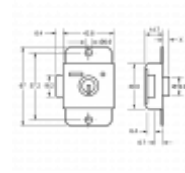

L&F 2303 7 Lever Springbolt Locker Lock

Description

The Lowe & Fletcher 2303 7 lever springbolt lock is suitable for use on steel lockers and cupboard doors.

Supplied With 2 Keys

7 Lever Mechanism

Keyed To Differ

Reversible Handing

Features

- Screw fixing
- Round fixing hole shape
- Suitable for steel locker and cupboard doors

Product Table

2831
6mm ZP KD