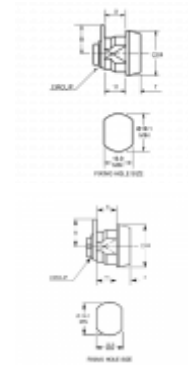

# L&F 1363 Nut Fix Camlock

## Description

---

Nut fixing camlock by Lowe & Fletcher suitable for a range of applications including cupboards and cabinets.

Supplied With 2 Keys

Keyed To Differ

Call For Workshop Services

## Features

---

- Head dimensions: 24mm x 24mm
- Square head
- 92 Key series
- 200 Lock combinations
- 11mm body length
- Nut fixing

## Product Table

---

**1431**  
11mm KD