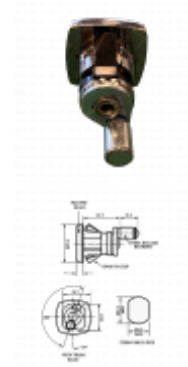

# L&F 1346 Rollerarm Multi Drawer Lock

## Description

---

The Lowe & Fletcher 1346 rollerarm multi drawer lock is suitable for use on metal filing cabinets.

Supplied With 2 Keys

Keyed To Differ

## Features

---

- Square head shape
- Snap fixing
- Suitable for metal filing cabinets

## Product Table

---

**2907**

40mm NP KD Bagged