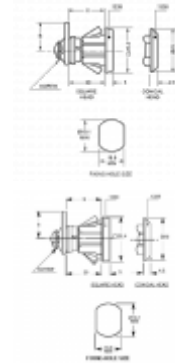

L&F 1339 Snap Fit Camlock

Description

This snap fit camlock by Lowe & Fletcher is suitable for a range of applications including cupboards and cabinets

Supplied With 2 Keys

Keyed To Differ

Call For Workshop Services

Features

- Snap fit fixing
- 92 key series
- 200 Locking combinations

Product Table

2899
20mm KD