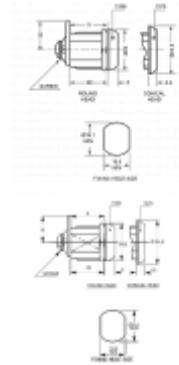

L&F 1336 Nut Fix Camlock

Description

Nut fixing camlock by Lowe & Fletcher suitable for a range of applications including cupboards and cabinets.

Supplied With 2 Keys

Keyed To Differ

Call For Key Cutting Services

Call For Workshop Services

Features

- Head diameter: 22
- Round face
- 92 Key series
- 200 Lock combinations
- 20mm body length
- Nut fixing

Product Table

2892
20mm KD