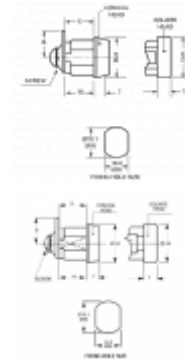

L&F 1334 Nut Fix Camlock

Description

Nut fixing camlock by Lowe & Fletcher suitable for a range of applications including cupboards and cabinets.

Supplied With 2 Keys

Keyed To Differ

Call For Workshop Services

Features

- Head dimensions: 24mm x 24mm
- Square face
- 92 Key series
- 200 Lock combinations
- 16mm body length
- Nut fixing

Product Table

10441
16mm KD