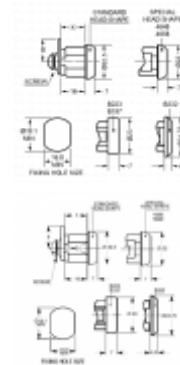

# L&F 1332 Nut Fix Camlock

## Description

---

Nut fixing camlock by Lowe & Fletcher suitable for a range of applications including cupboards and cabinets.

Supplied With 2 Keys

Keyed To Differ

Call For Workshop Services

## Features

---

- Non mastered lock - Master keys will not work with this item
- Head diameter: 22.5
- Round face
- 200 Lock combinations
- 16mm body length
- Nut fixing

## Product Table

---

**2891**  
16mm KD