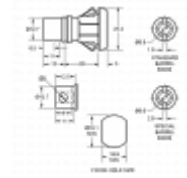

L&F 1306 Multi Drawer Lock

Description

The Lowe & Fletcher 1306 multi drawer lock is suitable for use on wooden furniture.

Supplied With 2 Keys

Keyed To Differ

Features

- Square head shape
- Snap fixing
- Suitable for wooden furniture

Product Table

2882

33mm CP KD Bagged