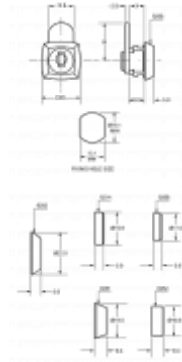

# L&F 0201 Mini Nut Fix Camlock

## Description

---

The Lowe & Fletcher 0201 mini nut fix camlock.

Supplied With 2 Keys

Keyed To Differ

## Features

---

- Nut fixing
- Mini camlock

## Product Table

---

**L3405**  
8mm KD