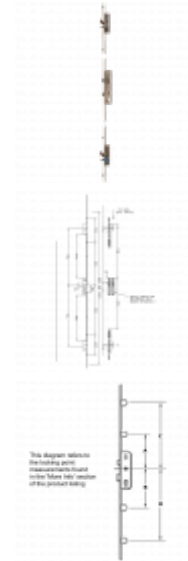

# LOCKMASTER® LOCKMASTER Lever Operated Latch & Deadbolt Twin Spindle - 2 Hook 2 Anti-Lift 4 Roller

## Description

To suit Lockmaster this is a twin spindle lever operated latch and deadbolt multipoint with 2 hooks, 2 anti-lift pins and 4 rollers. It has a 16mm faceplate and 92/62mm centres.

35mm Backset

92/62mm Centres

## Features

- 16mm Faceplate
- Twin spindle
- Latch & deadbolt
- Euro profile lock case
- A - Lift lever to engage locking mechanisms and then one full turn of the cylinder to lock. One full turn of the key then push down on the lever to unlock