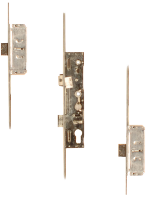

Description

To suit Lockmaster this is a single spindle lever operated latch and deadbolt multipoint with 2 dead bolts. It has a 16mm faceplate and 92mm centres.

35mm Backset

92mm Centres

Features

- 16mm faceplate
- Single spindle
- Latch & deadbolt
- Euro profile lock case
- A - Lift lever to engage locking mechanisms and then one full turn of the cylinder to lock. One full turn of the key then push down on the lever to unlock

Product Table

L15396

35/92