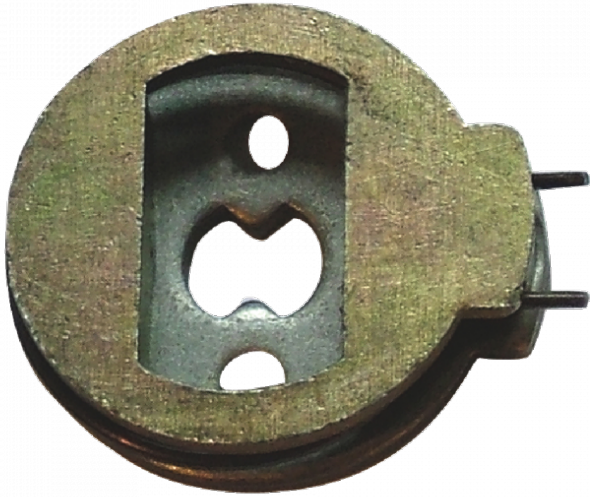

LOCKEY Knob Return Spring

Description

A knob return spring to suit the internal backplate on Lockey 2430 and 2435 digital locks.

Features

- Suits Lockey internal backplate 2430 & 2435

Product Table

L8376

Knob Return Spring