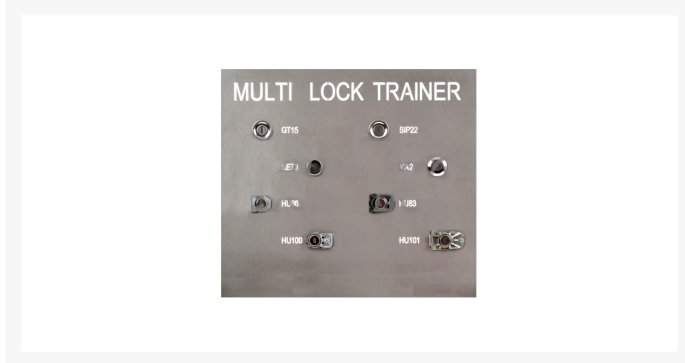

# ORIGINAL MR LI Multi Lock Trainer - 8 Locks

## Description

---

The Original Mr Li Multi Lock Trainer is a training device specially designed for perfecting your lock picking skills. This tool includes the 8 most popular types of locks, which are mounted in a stainless steel plate for stability during picking.

## Features

---

- Includes the 8 most popular lock types
- Designed for locksmiths to practice their picking techniques
- The locks are held in a stainless steel plate on a base for stability