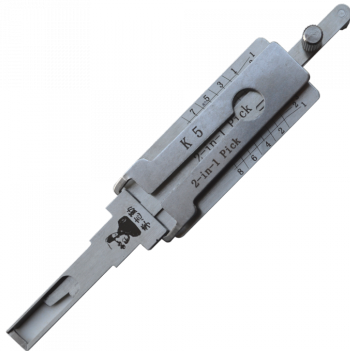

ORIGINAL MR LI 4 Track 2-in-1 Pick & Decoder To Suit Kia K5/KD Series

Description

Original Mr. Li high quality original K5/KD series 4 track 2-in-1 Pick & Decoder to suit Kia vehicles. Designed and manufactured by Mr Li, the inventor of original Lishi pick & decoders; look for the 'Mr Li' logo for a guaranteed Original Mr Li product.

Pick & Decoder

Laser Key

Features

- To suit Kia vehicles K5/KD series
- For use on 4 Track (External) key blanks
- 2-in-1 Pick & decoder
- Designed and manufactured by Mr Li, The Inventor Of Original Lishi Pick & Decoders

Product Table

L27587

K5/KD Series