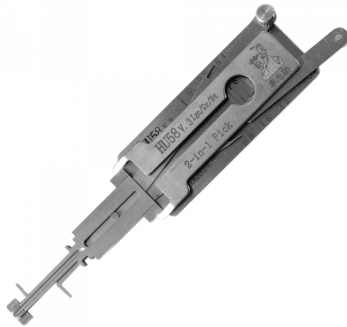

ORIGINAL MR LI HU58AP Twin-Lift V3 Pick & Decoder To Suit BMW

Description

Original Mr. Li high quality HU58AP 2-in-1 pick & decoder to suit BMW. This pick is suitable for use on ignition and door locks. The integrated twin lift feature makes picking and decoding a breeze. Designed and manufactured by Mr Li, the inventor of original Lishi pick & decoders; look for the 'Mr Li' logo for a guaranteed Original Mr Li product.

Z3 1997-2002

Pick & Decoder

Laser Key

Features

- HU58 (4 track external) profile
- Twin Lifter (For Easier Picking & Decoding)
- Suitable for use on ignition and car door locks
- To Suit BMW
- Designed and manufactured by Mr Li, The Inventor Of Original Lishi Pick & Decoders
- 2-in-1 pick/decoder

Product Table

L25536
HU58AP