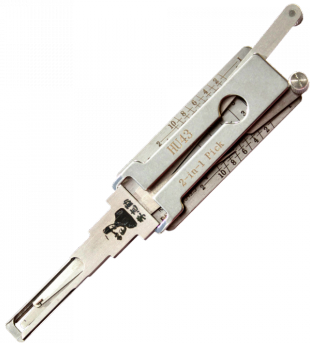

# ORIGINAL MR LI HU43 2 Track (Internal) Pick & Decoder To Suit Vauxhall

## Description

---

Original Mr. Li high quality original HU43 2 Track (Internal) 2-in-1 Pick & Decoder to suit Vauxhall vehicles. Designed and manufactured by Mr Li, the inventor of original Lishi pick & decoders; look for the 'Mr Li' logo for a guaranteed Original Mr Li product.

### VAUXHALL / OPEL

Calibra 1995-1998, Cavalier 1995-1998, Omega 1995-2001, Signum 1995-2005, Sintra 1997-1999, Vectra 1995-2000, Vectra B 2000-2002 & Vectra C 2002-2006

Pick & Decoder

Laser Key

## Features

---

- For ignition, door and boot
- Designed and manufactured by Mr Li, The Inventor Of Original Lishi Pick & Decoders
- HU43 Profile
- Pick & decoder
- For use on 2 Track (Internal) key blanks
- To suit Vauxhall vehicles