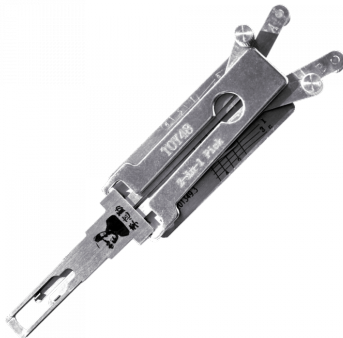

ORIGINAL MR LI TOY48 4 Track (Internal) Pick & Decoder To Suit Lexus & Toyota

Description

Original Mr. Li high quality original TOY48 4 Track (Internal) 2-in-1 Pick & Decoder to suit Lexus & Toyota vehicles. Designed and manufactured by Mr Li, the inventor of original Lishi pick & decoders; look for the 'Mr Li' logo for a guaranteed Original Mr Li product.

TOYOTA

Aristo 1998-2005, Celsior 1998-2003 & Progress NC300 1997-2003

Pick & Decoder

Laser Key

Features

- Designed and manufactured by Mr Li, The Inventor Of Original Lishi Pick & Decoders
- TOY48 Profile
- Pick & decoder
- For use on 4 Track (Internal) key blanks
- To suit Lexus & Toyota vehicles