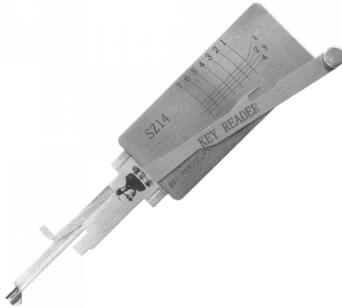

# ORIGINAL MR LI SZ14R & SU14 7 Cut Decoder To Suit Suzuki

## Description

---

Original Mr. Li high quality original SZ14R & SU14 7 cut decoder to suit Suzuki vehicles. Designed and manufactured by Mr Li, the inventor of original Lishi pick & decoders; look for the 'Mr Li' logo for a guaranteed Original Mr Li product.