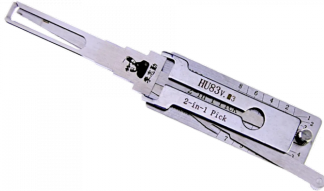

ORIGINAL MR LI V3 HU83 2 Track (Internal) Pick & Decoder To Suit Peugeot

Description

Original Mr. Li high quality original V3 HU83 2 Track (Internal) 2-in-1 Pick & Decoder to suit Peugeot vehicles. Designed and manufactured by Mr Li, the inventor of original Lishi pick & decoders; look for the 'Mr Li' logo for a guaranteed Original Mr Li product.

207 2006 onwards, 208 2012 onwards, 307 2001-2009, 308 2006 onwards, 806 2002-2002, 807 2002-2002, 3008 2009 onwards, 5008 2009 onwards, Expert 2007 onwards & RCZ 2010 onwards

Pick & Decoder

Laser Key

Features

- Designed and manufactured by Mr Li, The Inventor Of Original Lishi Pick & Decoders
- HU83 Profile
- Pick & decoder
- For use on 2 Track (Internal) key blanks
- To suit Peugeot vehicles

Product Table

L24224