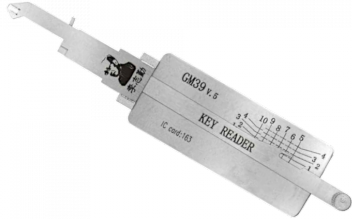

# ORIGINAL MR LI GM39 10 Cut Pick, Decoder & Side Bar Reader V5 To Suit Chevrolet & Isuzu

## Description

---

Original Mr. Li high quality original GM39 10 Cut 2-in-1 Pick & Decoder & Side Bar Reader to suit Chevrolet & Isuzu vehicles. Designed and manufactured by Mr Li, the inventor of original Lishi pick & decoders; look for the 'Mr Li' logo for a guaranteed Original Mr Li product.