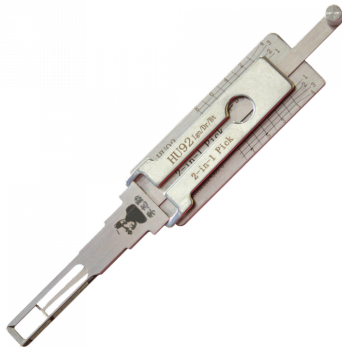

ORIGINAL MR LI HU92 Single Lifter 2 Track (Internal) Pick & Decoder To Suit BMW

Description

Original Mr. Li high quality original HU92 2 Track (Internal) 2-in-1 Pick & Decoder to suit BMW vehicles. Designed and manufactured by Mr Li, the inventor of original Lishi pick & decoders; look for the 'Mr Li' logo for a guaranteed Original Mr Li product.

MG

Some models

MINI

Cooper 2001-2008

ROVER

75 2005 onwards

Pick & Decoder

Laser Key

Features

- Designed and manufactured by Mr Li, The Inventor Of Original Lishi Pick & Decoders
- HU92 Profile
- Pick & decoder
- For use on 2 Track (Internal) key blanks
- To suit BMW vehicles

Product Table