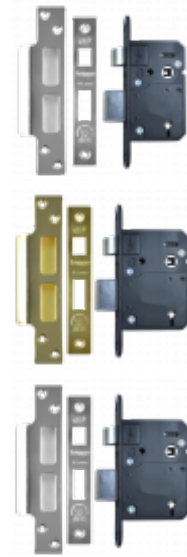

# LEGGE New Style N5642 & N5762 BS 5 Lever Sashlock

## Description

The new style N5642 & N5762 BS 5 Lever sashlock from Legge complies to BS EN 3621 is available in a range of sizes and finishes.

5 Lever Mechanism

Complies to BS EN 3621

Keyed To Differ

Call For Key Cutting Services

Reversible Handing

Call For Workshop Services

## Features

- Reversible bolt
- Countersunk holes for flush fitting
- Supplied with 3 keys
- Updated design
- Suitable for use with unsprung lever handles
- Pierced to accept bolt through furniture