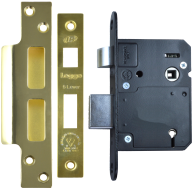

# LEGGE New Style N5642 & N5762 BS 5 Lever Sashlock

## Description

The new style N5642 & N5762 BS 5 Lever sashlock from Legge complies to BS EN 3621 is available in a range of sizes and finishes.

5 Lever Mechanism

Complies to BS EN 3621

Keyed To Differ

Call For Key Cutting Services

## Features

- Reversible bolt
- Countersunk holes for flush fitting
- Supplied with 3 keys
- Updated design
- Suitable for use with unsprung lever handles
- Pierced to accept bolt through furniture

## Product Table

---

**L25883**

68mm PB KD Boxed

**L25884**

68mm SS KD Boxed

**L25887**

81mm PB KD Boxed