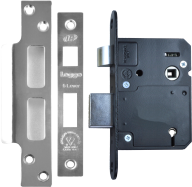

# LEGGE New Style N5642 & N5762 BS 5 Lever Sashlock

## Description

The new style N5642 & N5762 BS 5 Lever sashlock from Legge complies to BS EN 3621 is available in a range of sizes and finishes.

5 Lever Mechanism

Complies to BS EN 3621

Keyed To Differ

Call For Key Cutting Services

## Features

- Reversible bolt
- Countersunk holes for flush fitting
- Supplied with 3 keys
- Updated design
- Suitable for use with unsprung lever handles
- Pierced to accept bolt through furniture

## Product Table

---

**L25883**

68mm PB KD Boxed

**L25884**

68mm SS KD Boxed

**L25887**

81mm PB KD Boxed