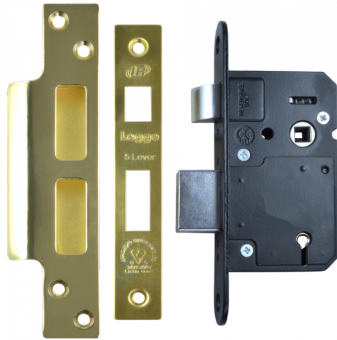

# LEGGE New Style N5642 & N5762 BS 5 Lever Sashlock

## Description

The new style N5642 & N5762 BS 5 Lever sashlock from Legge complies to BS EN 3621 is available in a range of sizes and finishes.

5 Lever Mechanism

Complies to BS EN 3621

Keyed To Differ

Call For Key Cutting Services

Reversible Handing

Call For Workshop Services

## Features

- Reversible bolt
- Countersunk holes for flush fitting
- Supplied with 3 keys
- Updated design
- Suitable for use with unsprung lever handles
- Pierced to accept bolt through furniture