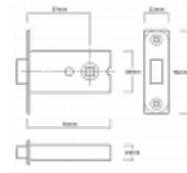

LEGGE B2512 Bathlock Deadbolt With 8mm Follower

Description

The Legge B2512 is a bathroom deadbolt with an 8mm follower.

Features

- 8mm follower
- Suitable for bathroom doors

Product Table

L18769
PB Boxed